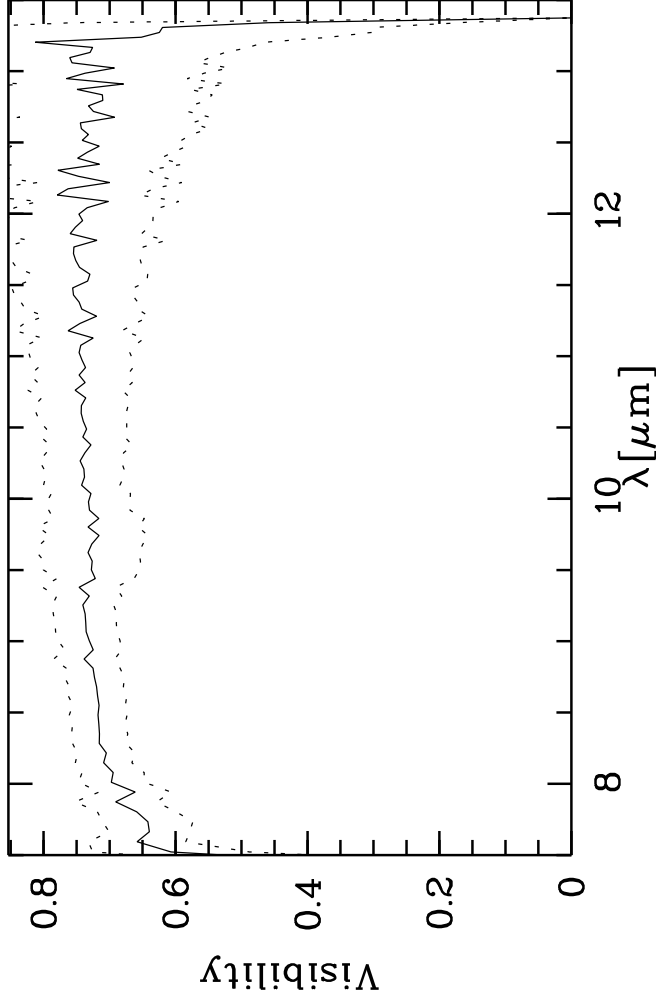

HD20720 - TF: 5.35300E-01 5.55000E-01 5.64400E-01 5.64400E-01 5.48000E-01  
 Targ: hd-20720/CAL\_03:19-21-(112-Jy) - Stations: D0 - A1 - Mode: HIGH\_SENS/  
 r.MIDI.2012-01-22T02:00:47.000 started: 2012-01-22T01:40:15 - Pro Science: 0000

Phot. A WINDOW 1  
 Phot. A WINDOW 2

Phot. B WINDOW 1  
 Phot. B WINDOW 2

PhotA1: -1.87772E+04 -1.63416E+04 -1.63416E+04 -2.55859E+03 -2.25270E+03  
 PhotA2: -1.87772E+04 -1.71966E+04 -2.67130E+03 -2.30990E+03  
 PhotB1: -9.25326E+03 -1.36021E+04 -2.47859E+03 -2.06792E+03  
 PhotB2: -8.92964E+03 -1.36629E+04 -2.57439E+03 -2.06376E+03