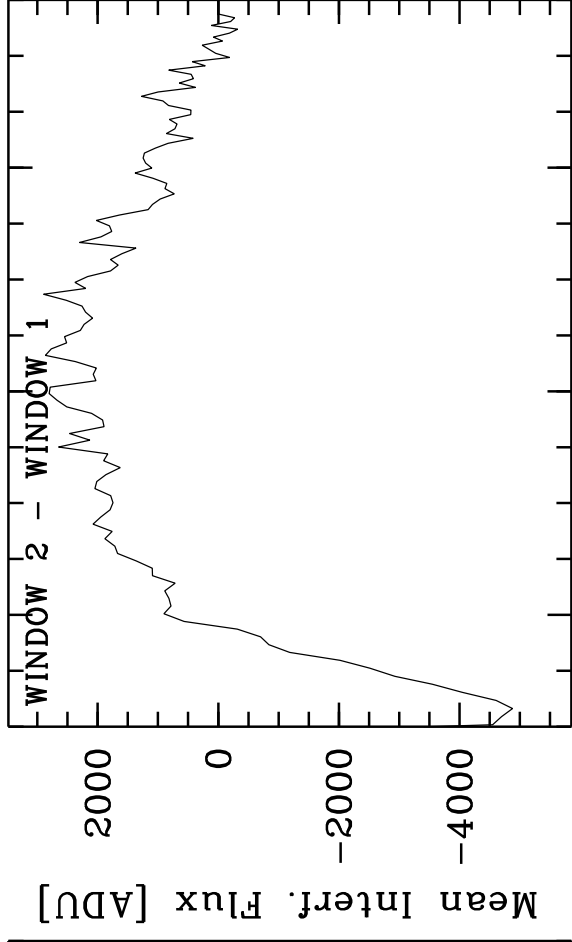

HD20720 - TF: 5.35300E-01 5.55000E-01 5.64400E-01 5.64400E-01 5.48000E-01  
 Targ: hd-20720/CAL\_03:19-21-(112-Jy) - Stations: D0 - A1 - Mode: HIGH\_SENS/  
 r.MIDI.2012-01-22T02:00:47.000 started: 2012-01-22T01:40:15 - Pro Science: 0000

Phot. A WINDOW 1  
 Phot. A WINDOW 2

Phot. B WINDOW 1  
 Phot. B WINDOW 2

PhotA1: -1.87772E+04 -1.63416E+04 -1.63416E+04 -2.55859E+03 -2.25270E+03  
 PhotA2: -1.87772E+04 -1.71966E+04 -2.67130E+03 -2.30990E+03  
 PhotB1: -9.25326E+03 -1.36021E+04 -2.47859E+03 -2.06792E+03  
 PhotB2: -8.92964E+03 -1.36629E+04 -2.57439E+03 -2.06376E+03