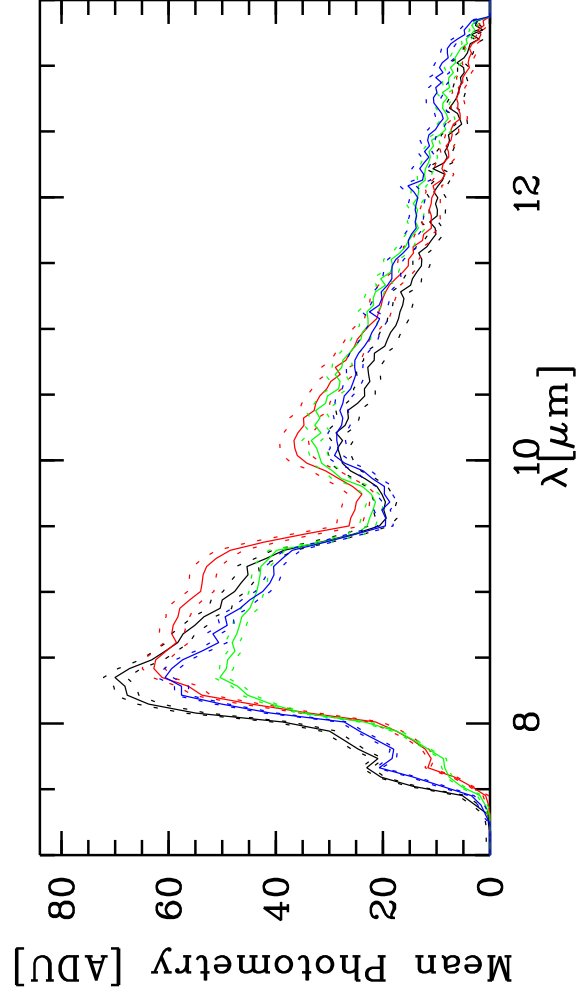

HD20720 - TF: 5.35300E-01 5.55000E-01 5.64400E-01 5.64400E-01 5.48000E-01  
 Targ: hd-20720/CAL\_03:19-21-(112-Jy) - Stations: D0 - A1 - Mode: HIGH\_SENS/  
 r.MIDI.2012-01-22T02:00:47.000 started: 2012-01-22T01:40:15 - Pro Science: 0000

Phot. A WINDOW 1  
 Phot. A WINDOW 2

Phot. B WINDOW 1  
 Phot. B WINDOW 2

PhotA1: -1.87772E+04 -1.63416E+04 -1.63416E+04 -2.55859E+03 -2.25270E+03  
 PhotA2: -1.87772E+04 -1.71966E+04 -2.67130E+03 -2.30990E+03  
 PhotB1: -9.25326E+03 -1.36021E+04 -2.47859E+03 -2.06792E+03  
 PhotB2: -8.92964E+03 -1.36629E+04 -2.57439E+03 -2.06376E+03