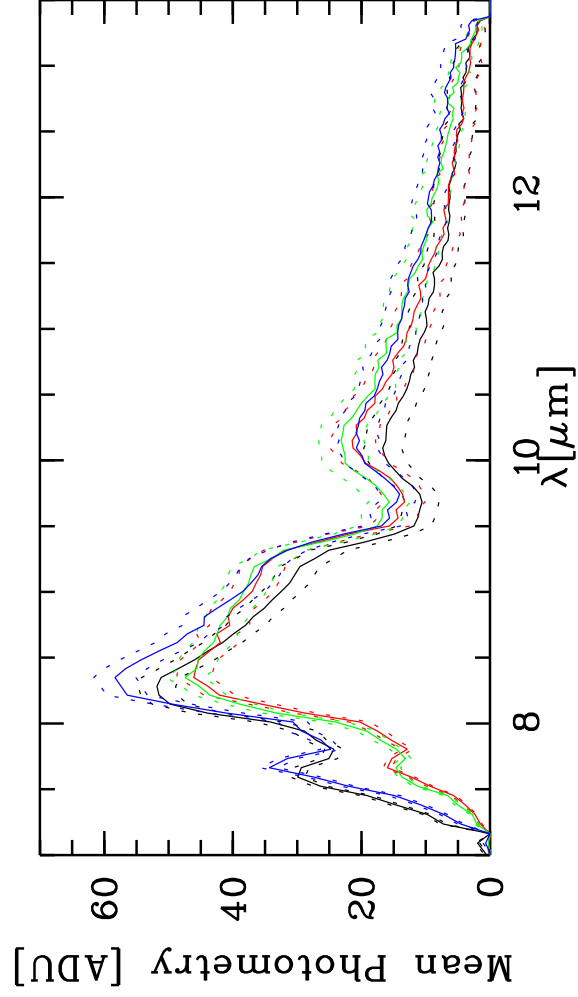

HIP80343 - TF: 4.67100E-01 4.87500E-01 5.33000E-01 5.33000E-01 6.15400E-01
 Targ: HD147700/CAL_V22460phSR24SR21_hd147700- - Stations: U2 - U4 - Mode:
 r.MIDI.2012-06-06T01:56:20.000 started: 2012-06-06T01:51:12 - Pro Science: 0000

Phot. A WINDOW 1
 Phot. A WINDOW 2
 Phot. B WINDOW 1
 Phot. B WINDOW 2

PhotA1:-1.31174E+04 -1.78898E+04 -1.80831E+03 -3.70616E+03
 PhotA2:-1.31174E+04 -1.80593E+04 -1.76349E+03 -3.80422E+03
 PhotB1:-1.34862E+04 -1.81951E+04 -1.93555E+03 -3.90119E+03
 PhotB2:-1.39385E+04 -1.91862E+04 -2.15502E+03 -3.96782E+03