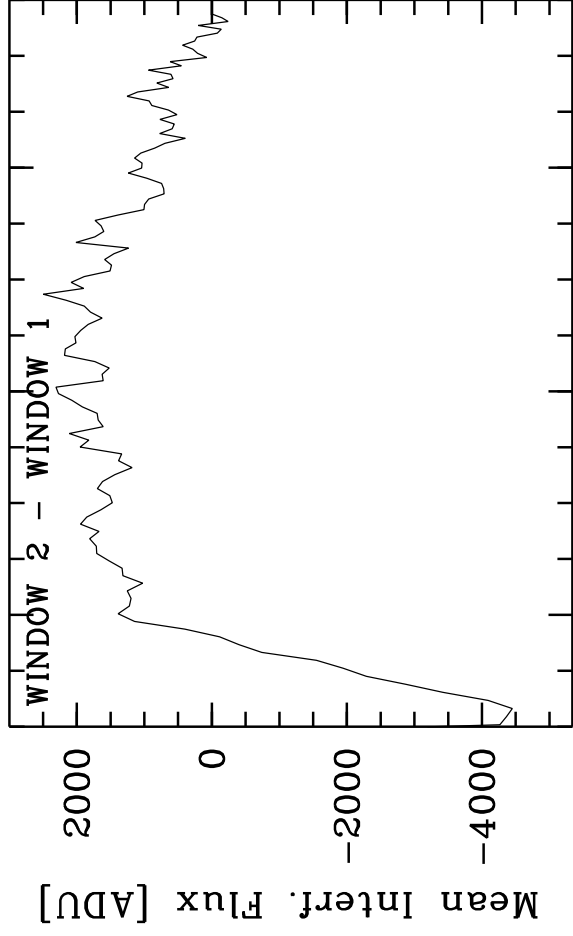

HIP80343 - TF: 4.67100E-01 4.87500E-01 5.33000E-01 5.33000E-01 6.15400E-01
 Targ: HD147700/CAL_V22460phSR24SR21_hd147700- - Stations: U2 - U4 - Mode:
 r.MIDI.2012-06-06T01:56:20.000 started: 2012-06-06T01:51:12 - Pro Science: 0000

Phot. A WINDOW 1
 Phot. A WINDOW 2
 Phot. B WINDOW 1
 Phot. B WINDOW 2

PhotA1:-1.31174E+04 -1.78898E+04 -1.80831E+03 -3.70616E+03
 PhotA2:-1.31174E+04 -1.80593E+04 -1.76349E+03 -3.80422E+03
 PhotB1:-1.34862E+04 -1.81951E+04 -1.93555E+03 -3.90119E+03
 PhotB2:-1.39385E+04 -1.91862E+04 -2.15502E+03 -3.96782E+03