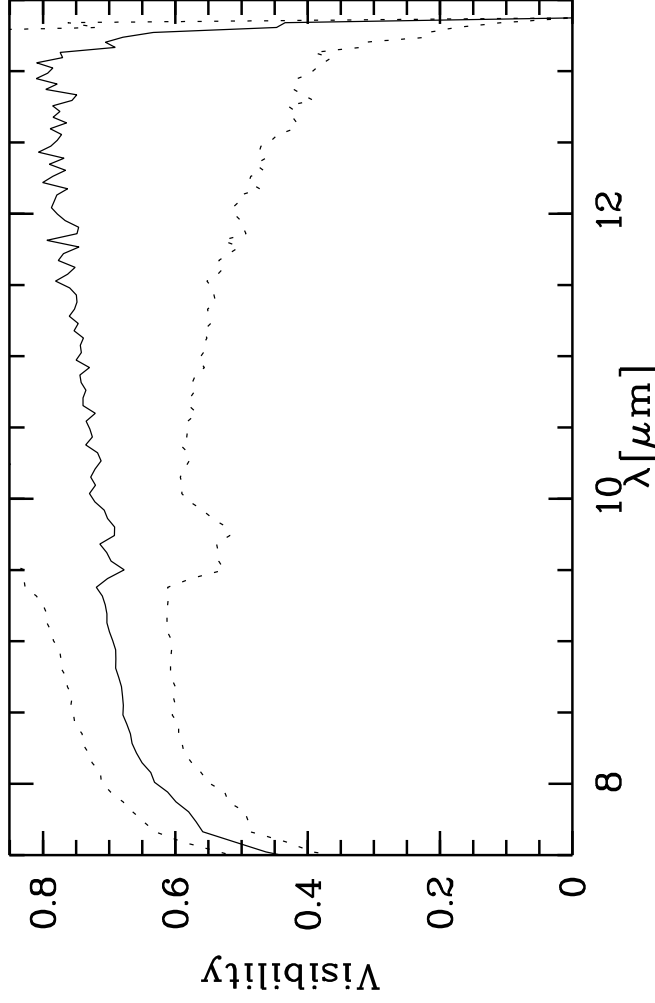

HIP80343 - TF: 4.67100E-01 4.87500E-01 5.33000E-01 5.33000E-01 6.15400E-01
 Targ: HD147700/CAL_V22460phSR24SR21_hd147700- - Stations: U2 - U4 - Mode:
 r.MIDI.2012-06-06T01:56:20.000 started: 2012-06-06T01:51:12 - Pro Science: 0000

Phot. A WINDOW 1
 Phot. A WINDOW 2
 Phot. B WINDOW 1
 Phot. B WINDOW 2

PhotA1:-1.31174E+04 -1.78898E+04 -1.80831E+03 -3.70616E+03
 PhotA2:-1.31174E+04 -1.80593E+04 -1.76349E+03 -3.80422E+03
 PhotB1:-1.34862E+04 -1.81951E+04 -1.93555E+03 -3.90119E+03
 PhotB2:-1.39385E+04 -1.91862E+04 -2.15502E+03 -3.96782E+03