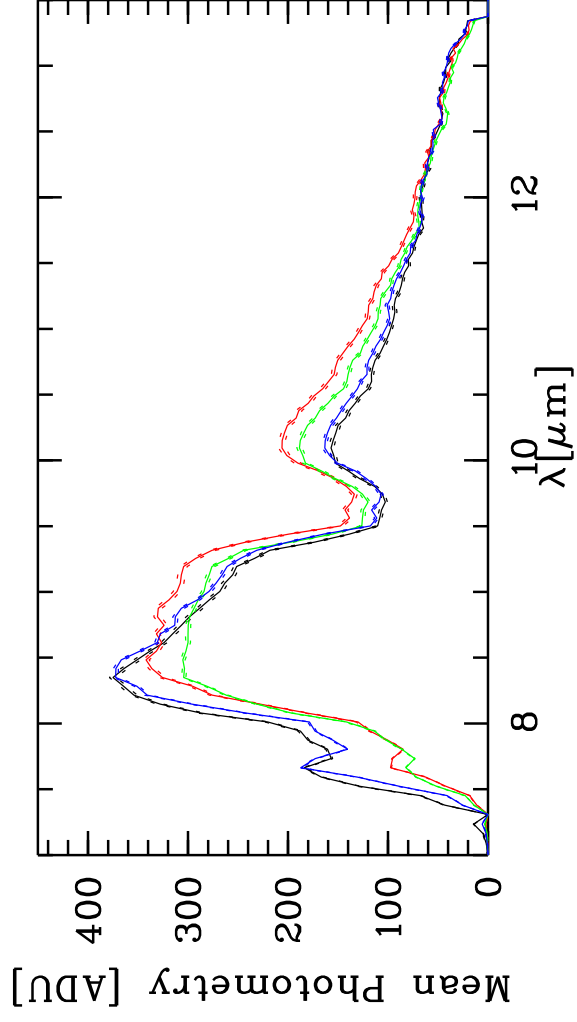

HIP82363 - TF: 6.00000E-04 4.00000E-04 5.00000E-04 5.00000E-04 1.00000E-04
 Targ: HD151249/CAL_IRAS13481-6124_hd151249-3 - Stations: U1 - U3 - Mode: H
 r.MIDI.2012-05-10T05:35:34.000 started: 2012-05-10T05:03:34 - Pro Science: 0000

PhotA1: -7.95038E+03 -2.79523E+04 -1.48029E+04 -3.17048E+03
 PhotA2: -7.95038E+03 -2.88640E+04 -1.55594E+04 -3.30104E+03
 PhotB1: -6.17140E+03 -3.33959E+04 -1.39552E+04 -2.75706E+03
 PhotB2: -6.16928E+03 -3.42119E+04 -1.46765E+04 -2.80070E+03