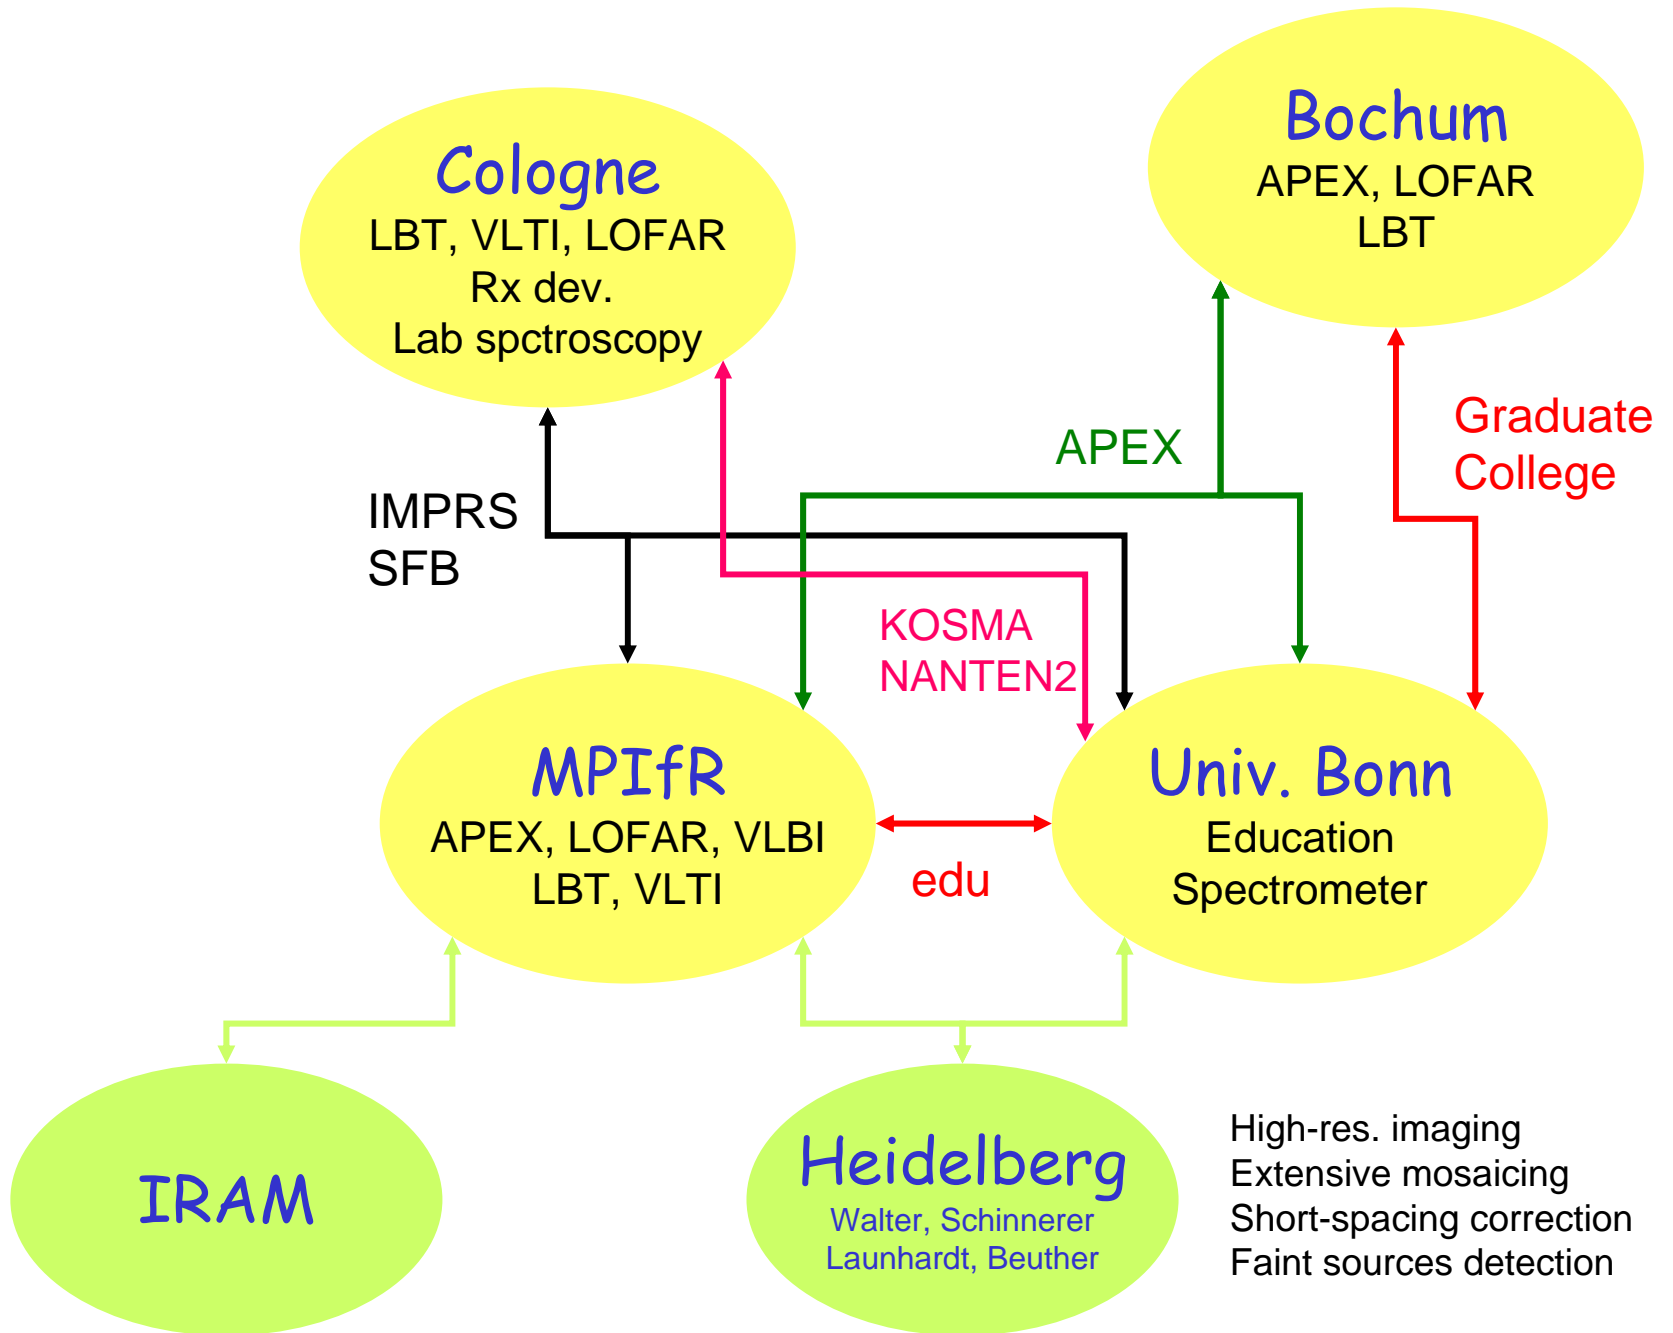

Competence-Cluster Astro-Interferometry

Founded 10/2004

Astronomische Institute der Universität Bonn

Bertoldi
Klein

I. Physikalisches Institut der Universität Köln

Eckart
Stutzki
Krabbe

MPI für Radioastronomie Bonn

Menten
Zensus
Weigelt

Astronomisches Institut der Ruhr Universität Bochum

Chini
Dettmar

German ALMA RSC Node

Tasks:

User support, visitor program

Software development (e.g. advanced data reduction)

Education: University courses, workshops, schools

Public outreach

Funding:

4 FTE now

IMPRS for student funding (MPG and University)

Studienkolleg Interferometry (state or federal)

Excellence-Center (state or federal)

Expect ~ 8 FTE