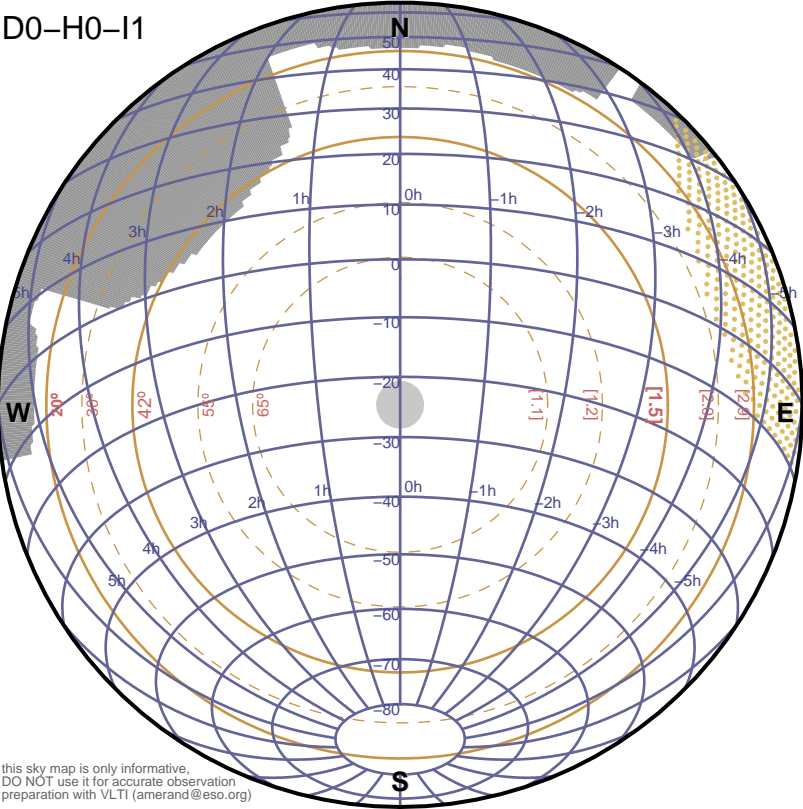

D0-H0-I1

this sky map is only informative,
 DO NOT use it for accurate observation
 preparation with VLTI (amerand@eso.org)