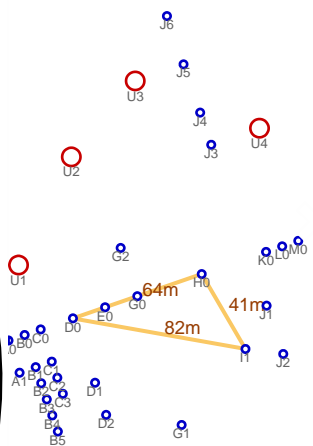

D0-H0-I1

this sky map is only informative,
 DO NOT use it for accurate observation
 preparation with VLTI (amerand@eso.org)