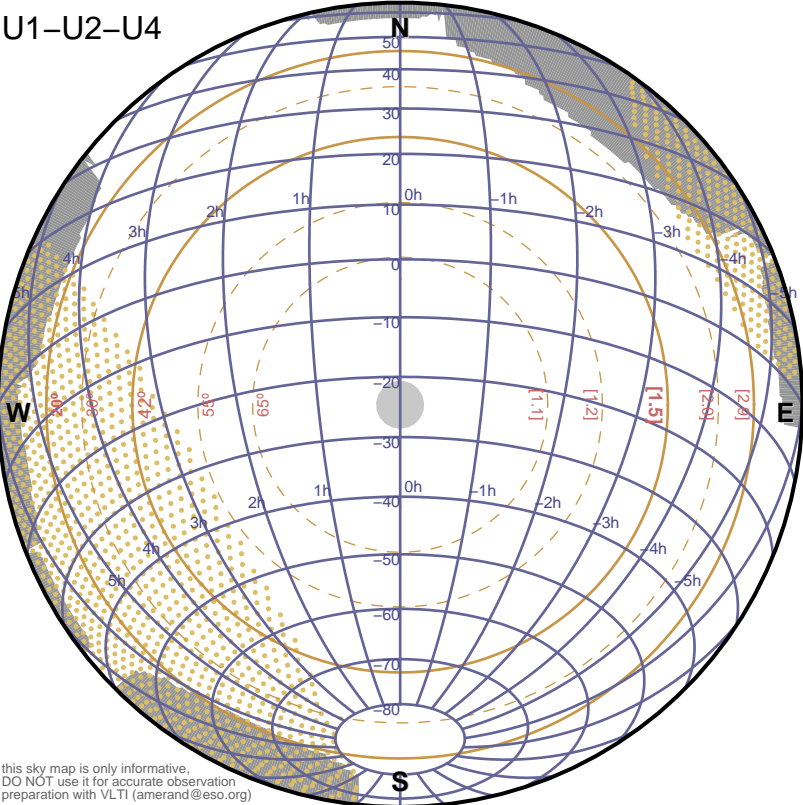

U1-U2-U4

this sky map is only informative,
DO NOT use it for accurate observation
preparation with VLTI (amerand@eso.org)