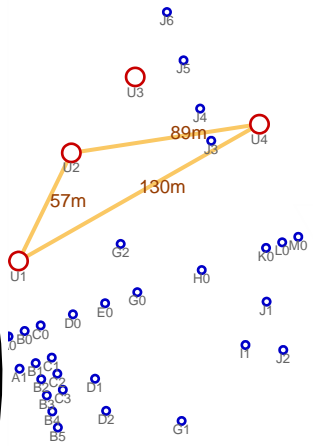

U1-U2-U4

this sky map is only informative,
DO NOT use it for accurate observation
preparation with VLTI (amerand@eso.org)