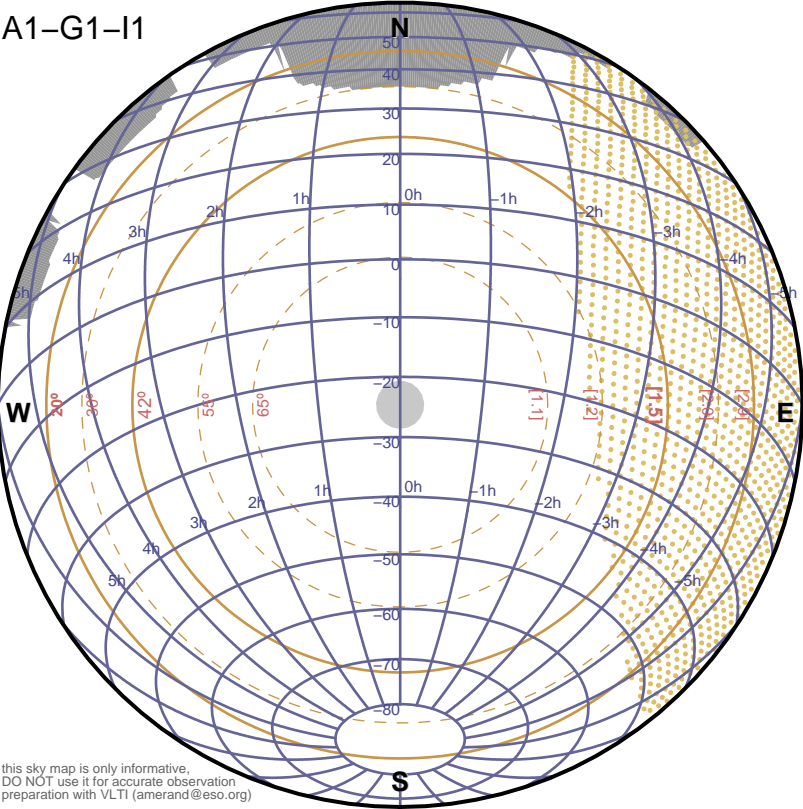

# A1-G1-I1

this sky map is only informative,  
DO NOT use it for accurate observation  
preparation with VLTI (amerand@eso.org)