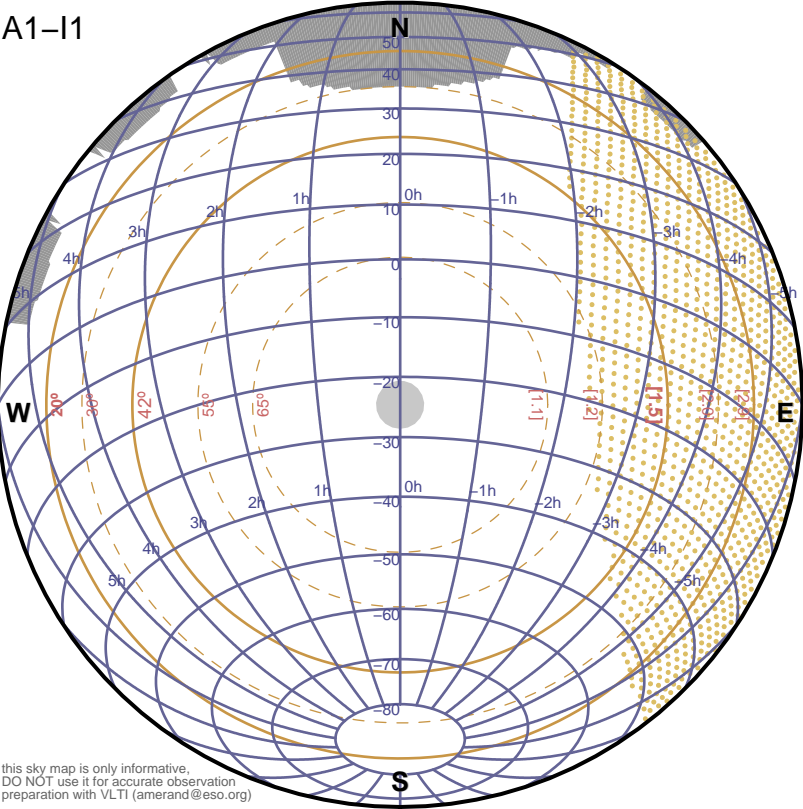

A1-I1

this sky map is only informative,
 DO NOT use it for accurate observation
 preparation with VLTI (amerand@eso.org)