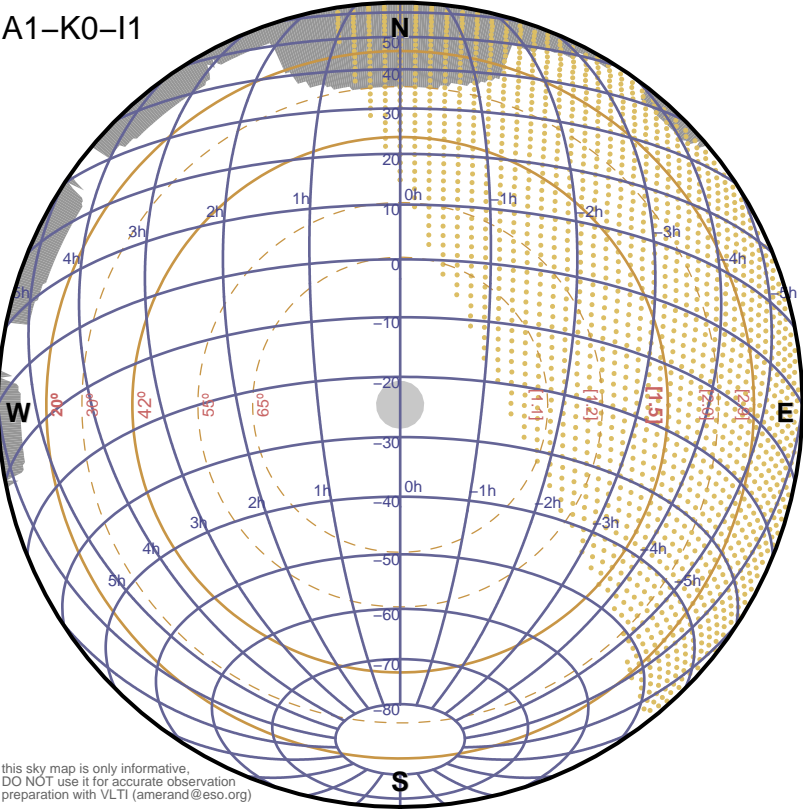

A1-K0-I1

this sky map is only informative,
DO NOT use it for accurate observation
preparation with VLTI (amerand@eso.org)