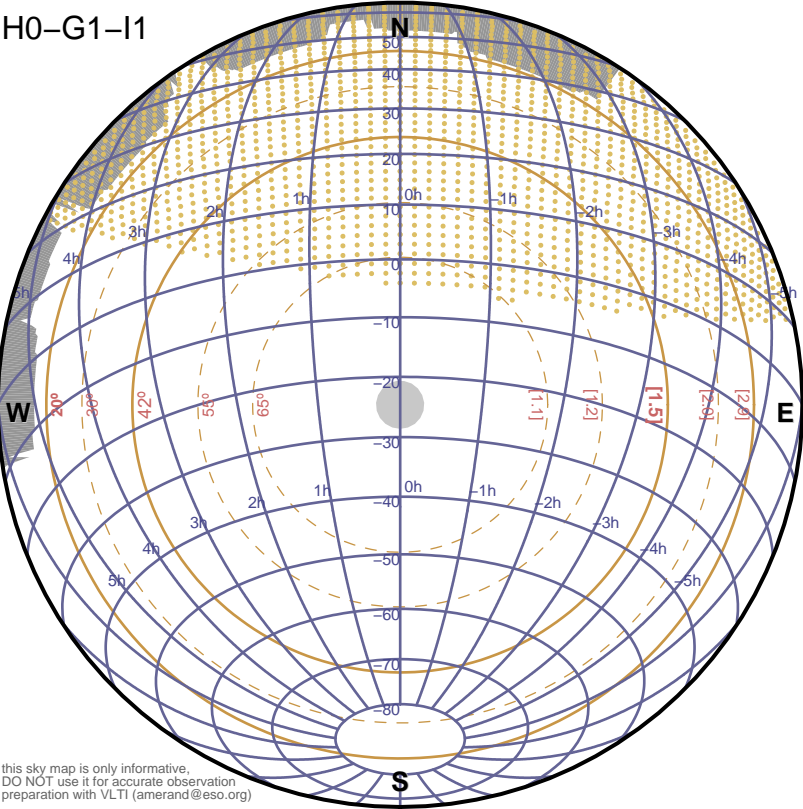

H0-G1-I1

this sky map is only informative,
DO NOT use it for accurate observation
preparation with VLTI (amerand@eso.org)