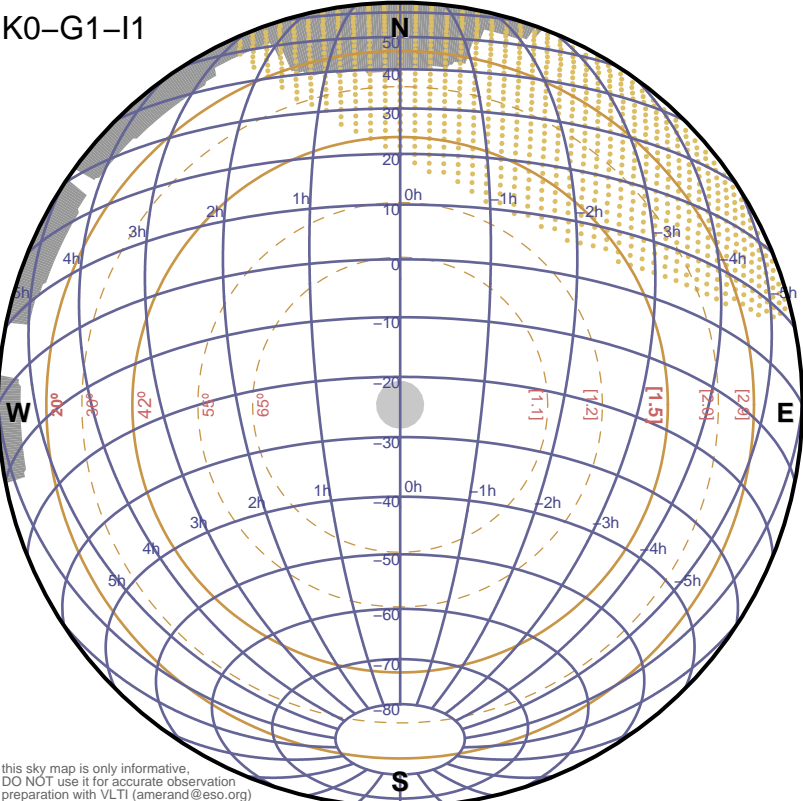

K0-G1-I1

this sky map is only informative,
DO NOT use it for accurate observation
preparation with VLTI (amerand@eso.org)