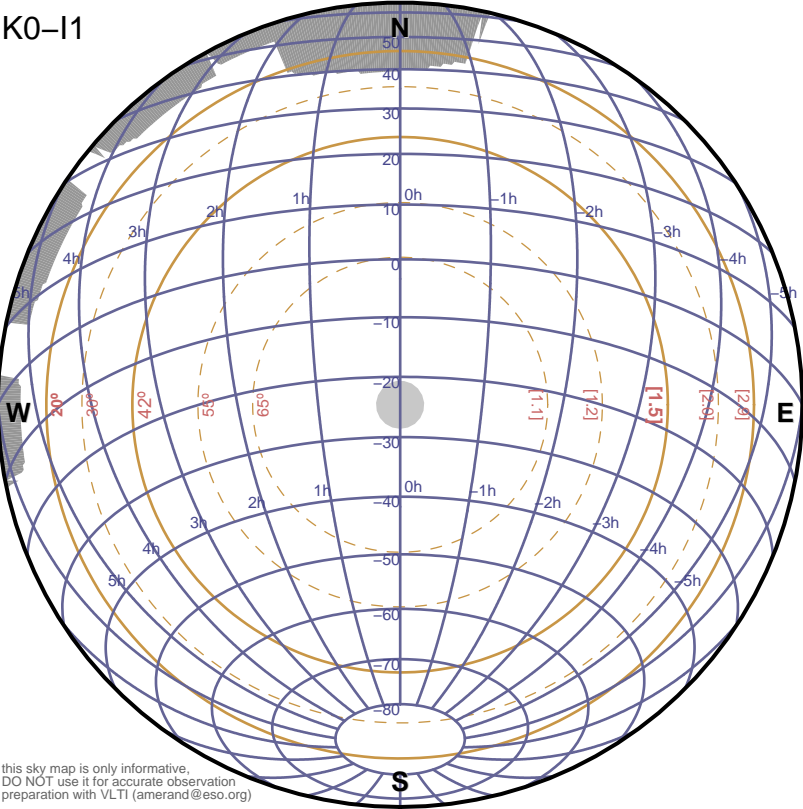

K0-I1

this sky map is only informative,
 DO NOT use it for accurate observation
 preparation with VLTI (amerand@eso.org)