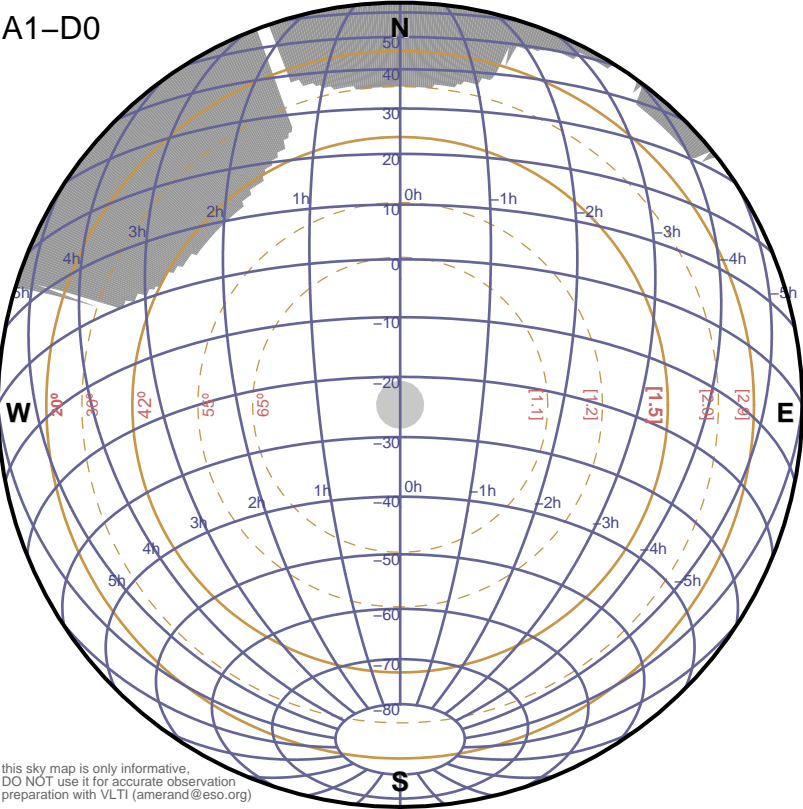

A1-D0

this sky map is only informative,
 DO NOT use it for accurate observation
 preparation with VLTI (amerand@eso.org)