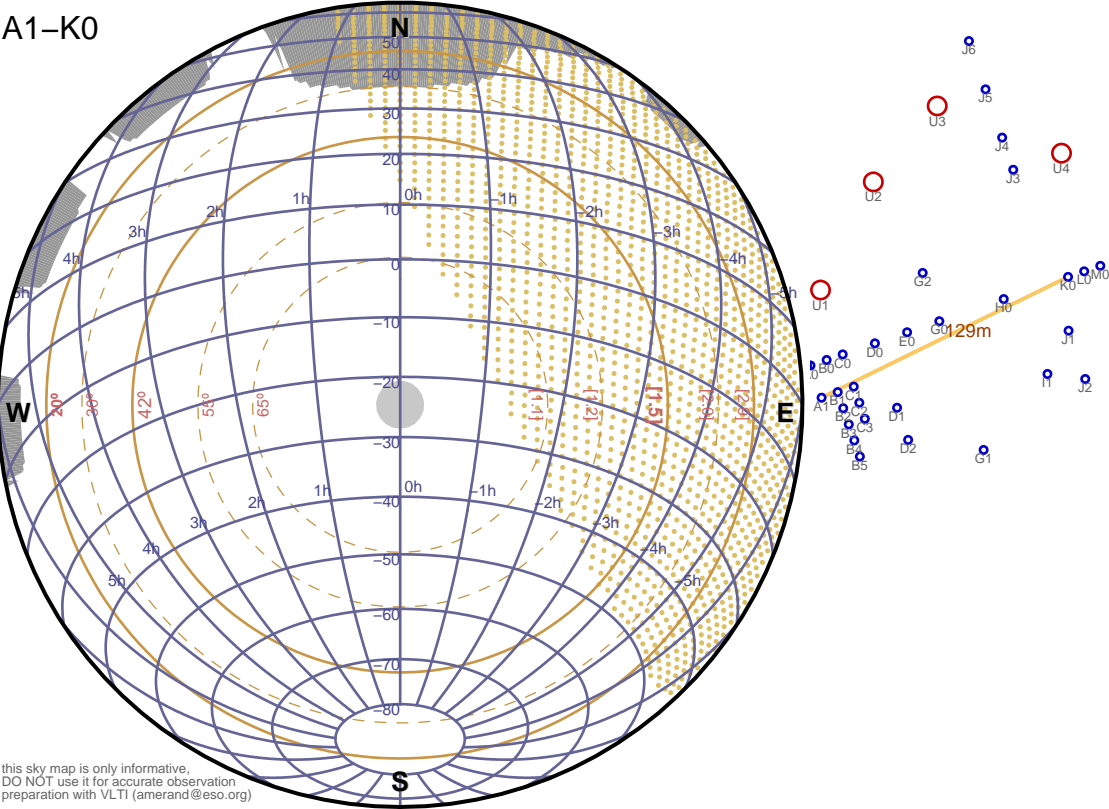

A1-K0

this sky map is only informative,
DO NOT use it for accurate observation
preparation with VLTI (amerand@eso.org)