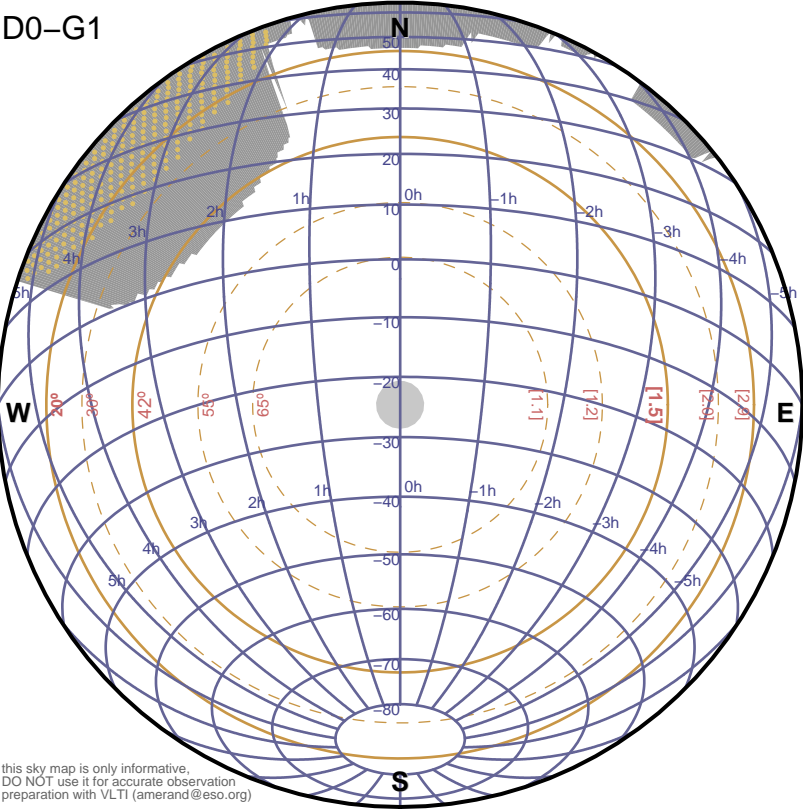

D0-G1

this sky map is only informative,  
 DO NOT use it for accurate observation  
 preparation with VLTI (amerand@eso.org)