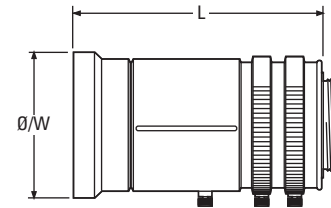

13VA5-40

Pelco's **13VA Series** 1/3-inch varifocal lenses offer versatile and flexible packages in one lens. Each adjustable manual iris lens in this series covers a specific range of focal lengths. Adjust these lenses to get the exact field of view instead of "almost-the-right-view."

Select the model lens that best suits your needs from the Technical Specifications section of this product specification sheet.

	Ø/W	L
13VA1-3	1.56 (3.96)	2.05 (5.21)
13VA2.5-6	1.56 (3.96)	1.84 (4.67)
13VA2.8-12	1.58 (4.01)	2.33 (5.92)
13VA3-8	1.51 (3.83)	2.13 (5.41)
13VA5-40	1.65 (4.19)	2.86 (7.26)
13VA5-50	1.56 (3.96)	2.33 (5.92)
13VA5.5-82.5	1.89 (4.80)	3.25 (8.26)